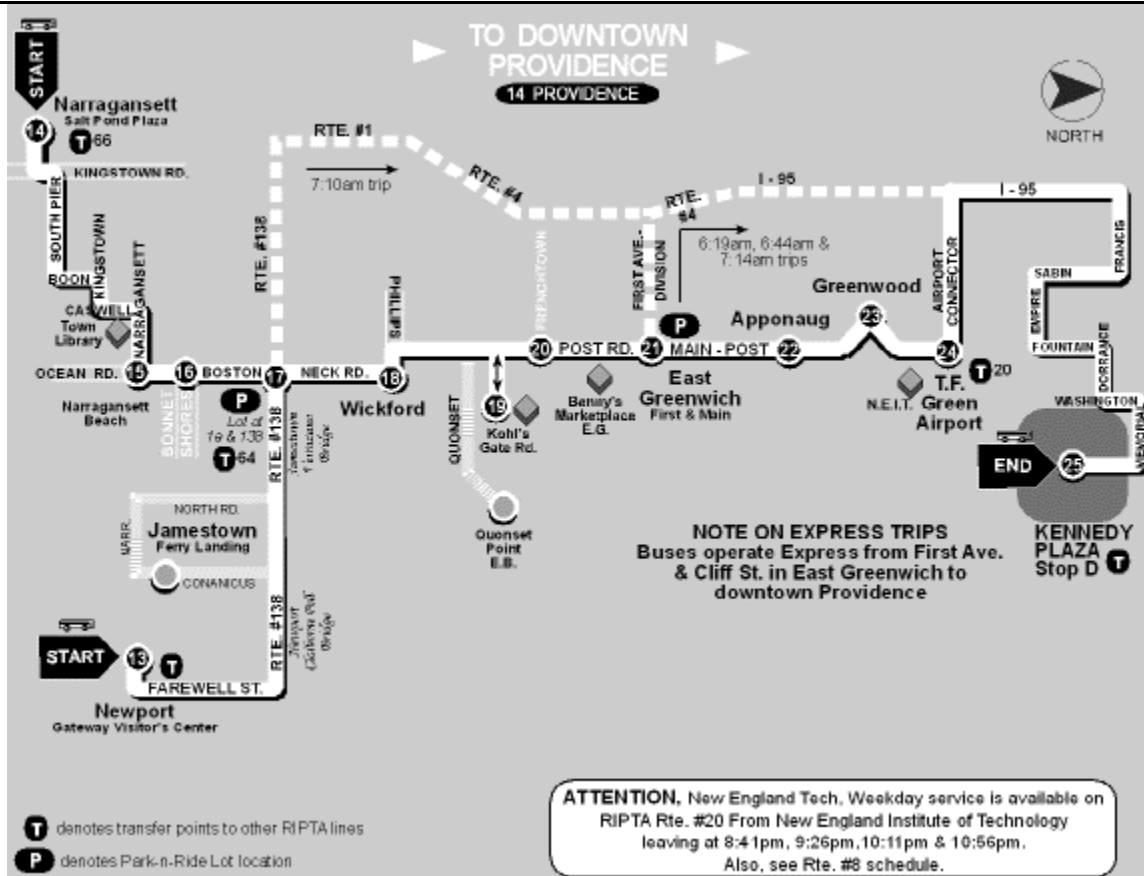

14 West Bay - InboundView Outbound

Weekday

13	14	15	16	17	18	19	20	21	22	23	24	25
Gateway Center (Newport)	Narragansett - Salt Pond Plaza	Ocean Rd. at Narragansett Beach	Rte 1A & Bonnet Shores Rd.	Rte 1A & Rte 138	Wickford (Brown & Phillips)	Kohls Gate Rd.	Post & Frenchtown	First & Main	Apponaug 4 Corners Post & Main	Main & Post	T.F. Green Airport	Kennedy Plaza
4:50AM	-	-	-	5:05	5:12	5:21	5:26	5:31	5:40	5:44	5:48	6:05
<u>g</u> 5:42AM	-	-	-	6:15	6:22	6:36	6:41	6:46	6:55	6:59	7:03	7:20
-	6:19AM	6:28	6:35	6:41	6:48	6:57	7:02	7:07	-	-	-	7:34
-	6:44AM	6:53	7:00	7:06	7:13	7:22	7:27	7:32	-	-	-	7:59
-	-	-	-	7:19AM	7:26	7:35	7:40	7:45	7:54	7:58	8:03	8:20
<u>f</u> 7:10AM	-	-	-	7:25	-	-	-	-	-	-	-	8:02
-	7:14AM	7:23	7:30	7:36	7:43	7:52	7:57	8:02	-	-	-	8:29
7:50AM	-	-	-	8:05	8:12	8:21	8:26	8:31	8:40	8:44	8:49	9:06
-	9:10AM	9:19	9:26	9:32	9:39	9:48	9:53	9:58	10:07	10:11	10:16	10:33

f Trip originates from Two Mile Corner (East Main and West Main Rds.) at 6:59 AM before beginning its trip and operates via West Main - Broadway to Newport Gateway Center

g Trip picks up along Farewell St. prior to departing Gateway. Trip deviates to RI DMV (Valley Rd. Middletown) arriving at 5:55 AM. Trip operates via (R) Bridge (R) Americas Cup (L) West Marlborough - Marlborough (L) Broadway - West Main (R) East Mai

h Trip serves Jamestown Ferry Landing 11 minutes after departing Gateway Center